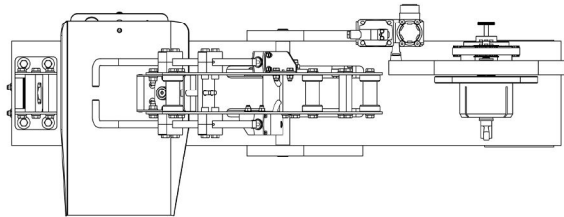

NASTRATRICE SEMI AUTOMATICA SEMI-AUTOMATIC TAPING MACHINE

CARBY LABEL

SPECIALISTI NELL'ETICHETTA DAL 1978

INNOVAZIONE

Nastratrice semi automatica ultra compatta.
Scarico automatico frutto.
Adatta per frutti di grandi dimensioni, fino a 6/7 kg.

GENERAL FEATURES

Manufactured entirely on stainless steel.
Particularly suitable for working in humid environments.
Productivity: 35/40 fruits/minute.
Silicon sheet recovery system.
Machine suitable for bench work or with its own support base.
Supports tape from 25 mm (0,98") to 35 mm (1,37").